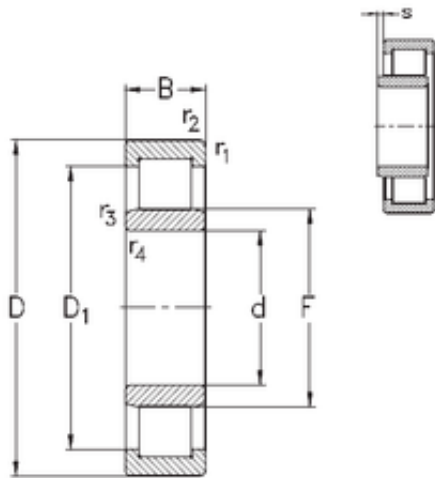

NSK?INDUSTRIA CUSCINETTI S.P.A.

220 mm x 460 mm x 145 mm NKE NU2344-E-MA6 cylindrical roller bearings

Bearing No. NU2344-E-MA6

Size	220x460x145 mm
Bore Diameter	220 mm
Outer Diameter	460 mm
Width	145 mm
d	220 mm
F	277 mm
D	460 mm
B	145 mm
C	145 mm
r1 min.	5 mm
r2 min.	5 mm
r3 min.	5 mm
r4 min.	5 mm
S	11,9 mm
Weight	120 Kg
Basic dynamic load rating (C)	2388 kN
Basic static load rating (C0)	3415 kN

NU2344-E-MA6 Bearing 2D drawings and 3D CAD models