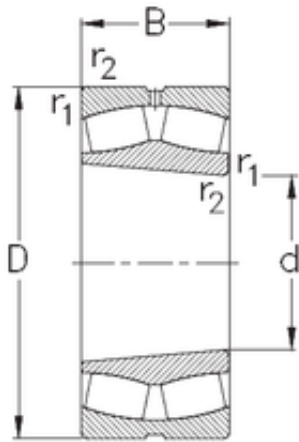

# NSK?INDUSTRIA CUSCINETTI S.P.A.

200 mm x 360 mm x 98 mm NKE 22240-K-MB-W33 spherical roller bearings

Bearing No. 22240-K-MB-W33

Size	200x360x98 mm
Bore Diameter	200 mm
Outer Diameter	360 mm
Width	98 mm
d	200 mm
D	360 mm
B	98 mm
C	98 mm
r1 min.	4 mm
r2 min.	4 mm
Weight	45,1 Kg
Basic dynamic load rating (C)	1160 kN
Basic static load rating (C0)	1760 kN
Limiting speed	2200 r/min
Calculation factor (e)	0,29
Calculation factor (Y0)	2,2
Calculation factor (Y1)	2,3

22240-K-MB-W33 Bearing 2D drawings and 3D CAD models