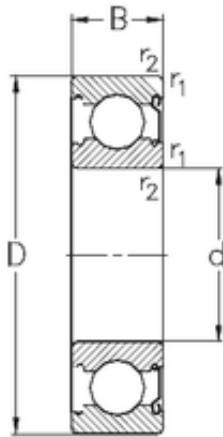

NSK?INDUSTRIA CUSCINETTI S.P.A.

65 mm x 120 mm x 23 mm NKE 6213-Z deep groove ball bearings

Bearing No. 6213-Z

Size	65x120x23 mm
Bore Diameter	65 mm
Outer Diameter	120 mm
Width	23 mm
d	65 mm
D	120 mm
B	23 mm
C	23 mm
r1 min.	1,5 mm
r2 min.	1,5 mm
Weight	0,982 Kg
Basic dynamic load rating (C)	57 kN
Basic static load rating (C0)	40 kN

6213-Z Bearing 2D drawings and 3D CAD models