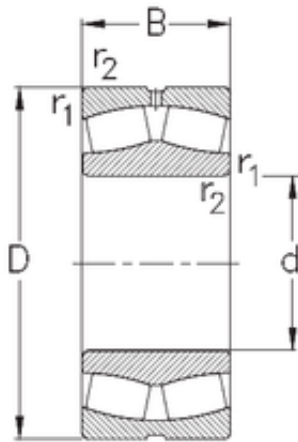

# NSK?INDUSTRIA CUSCINETTI S.P.A.

160 mm x 270 mm x 109 mm NKE 24132-CE-W33 spherical roller bearings

Bearing No. 24132-CE-W33

Size	160x270x109 mm
Bore Diameter	160 mm
Outer Diameter	270 mm
Width	109 mm
d	160 mm
D	270 mm
B	109 mm
C	109 mm
r1 min.	2,1 mm
r2 min.	2,1 mm
Weight	25,4 Kg
Basic dynamic load rating (C)	1038 kN
Basic static load rating (C0)	1758 kN
Limiting speed	1900 r/min
Calculation factor (e)	0,4
Calculation factor (Y0)	1,64
Calculation factor (Y1)	1,68

24132-CE-W33 Bearing 2D drawings and 3D CAD models