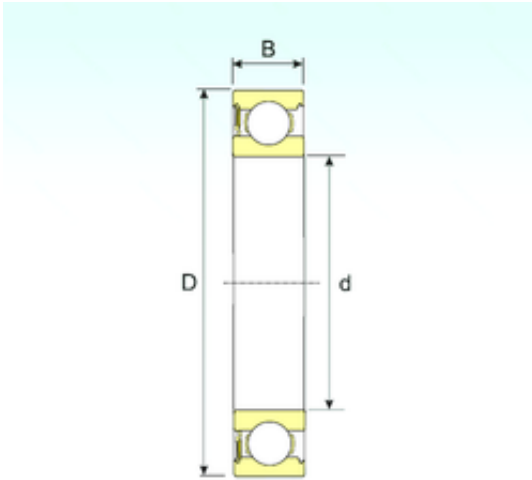

NSK?INDUSTRIA CUSCINETTI S.P.A.

15 mm x 35 mm x 11 mm ISB 6202-RS deep groove ball bearings

Bearing No. 6202-RS

Size	15x35x11 mm
Bore Diameter	15 mm
Outer Diameter	35 mm
Width	11 mm
d	15 mm
D	35 mm
B	11 mm
C	11 mm
Weight	0,045 Kg
Basic dynamic load rating (C)	7,9 kN
Basic static load rating (C0)	3,68 kN

6202-RS Bearing 2D drawings and 3D CAD models