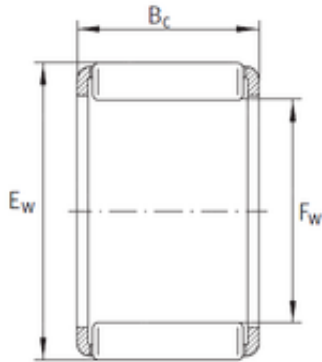

INA KZK 18x24x12 needle roller bearings

Bearing No. KZK 18x24x12

Bore Diameter	18 mm
Outer Diameter	24 mm
Fw	18 mm
Ew	24 mm
Bc	12 mm
Weight	10 Kg
Basic dynamic load rating (C)	11600 kN
Basic static load rating (C0)	13100 kN

KZK 18x24x12 Bearing 2D drawings and 3D CAD models