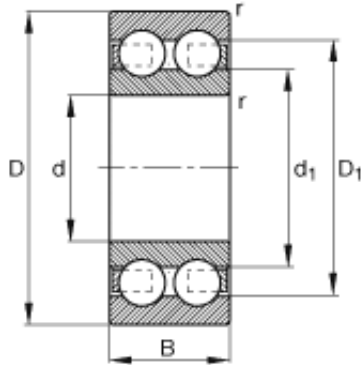

**45 mm x 85 mm x 23 mm FAG 4209-B-TVH
deep groove ball bearings**

Bearing No. 4209-B-TVH

4209-B-TVH Bearing 2D drawings and 3D CAD models

Size	45x85x23 mm
Bore Diameter	45 mm
Outer Diameter	85 mm
Width	23 mm
d	45 mm
D	85 mm
B	23 mm
D_1	71,6 mm
$D_{a \max}$	78 mm
d_1	59,2 mm
$d_{a \min}$	52 mm
$r_{a \max}$	1 mm
r_{\min}	1,1 mm
m	0,549 kg / Weight
C_r	44500 N / Dynamic load rating (radial)
C_{0r}	38000 N / Static load rating (radial)
n_G	7900 1/min / Limiting speed
n_B	6900 1/min / Reference speed
C_{ur}	1930 N / Fatigue limit load, radial